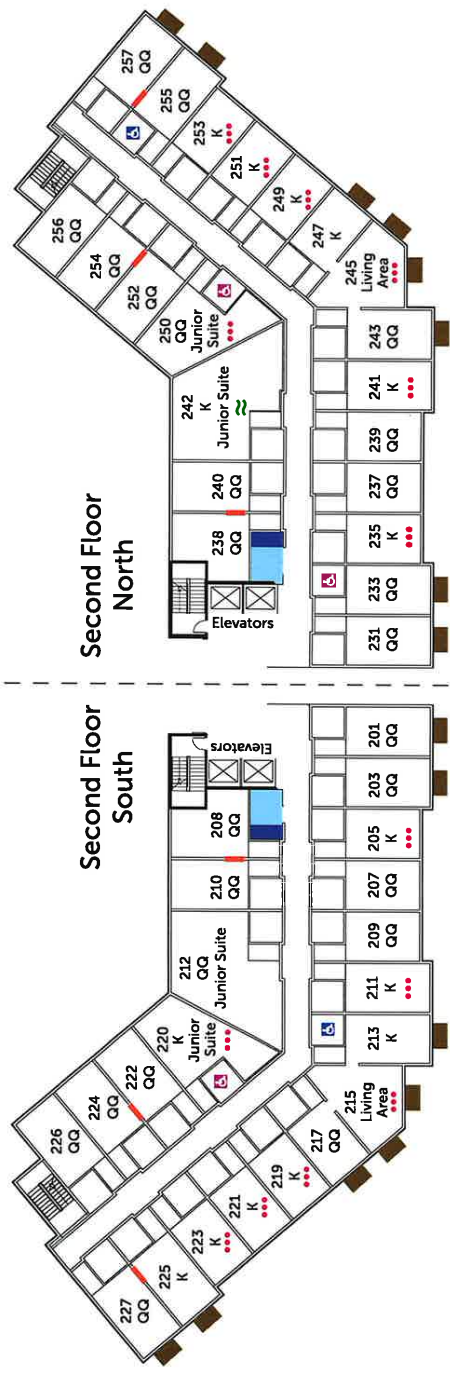

-  Connecting Rooms
-  Balcony (rooms do not share balconies)
-  Full Sized Sofa Sleeper In-Room
-  Loveseat Sofa Sleeper In-Room
-  Vending/ice

Second Floor  
North

Second Floor  
South

-  Connecting Rooms
-  Balcony (rooms do not share balconies)
-  ADA Roll-In Shower
-  ADA Bath Tub
-  Full Sized Sofa Sleeper In-Room
-  Loveseat Sofa Sleeper In-Room
-  Vending/Ice
-  Guest Laundry (washer/dryer)

- Connecting Rooms
- Balcony (rooms do not share balconies)
- ADA Bath Tub
- Full Sized Sofa Sleeper In-Room
- Loveseat Sofa Sleeper In-Room
- Vending/Ice

- Connecting Rooms
- Balcony (rooms do not share balconies)
- Full Sized Sofa Sleeper In-Room
- Loveseat Sofa Sleeper In-Room
- Governors Suite
- Vending/ice