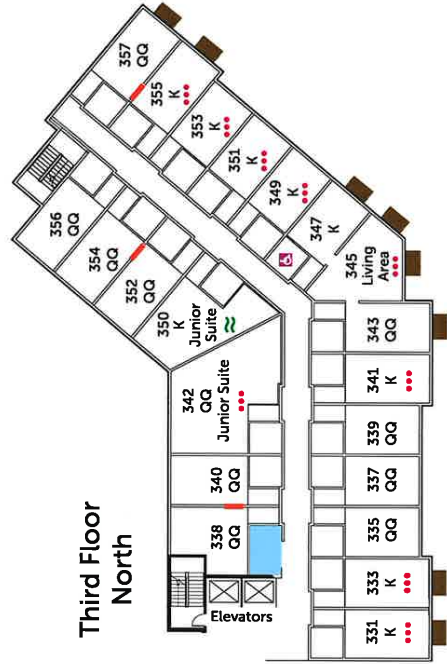

-  Connecting Rooms
-  Balcony (rooms do not share balconies)
-  Full Sized Sofa Sleeper In-Room
-  Loveseat Sofa Sleeper In-Room
-  Vending/ice

Second Floor  
North

Second Floor  
South

-  Connecting Rooms
-  Balcony (rooms do not share balconies)
-  ADA Roll-In Shower
-  ADA Bath Tub
-  Full Sized Sofa Sleeper In-Room
-  Loveseat Sofa Sleeper In-Room
-  Vending/Ice
-  Guest Laundry (washer/dryer)

- Connecting Rooms
- Balcony (rooms do not share balconies)
- ADA Bath Tub
- Full Sized Sofa Sleeper In-Room
- Loveseat Sofa Sleeper In-Room
- Vending/Ice

- Connecting Rooms
- Balcony (rooms do not share balconies)
- Full Sized Sofa Sleeper In-Room
- Loveseat Sofa Sleeper In-Room
- Governors Suite
- Vending/ice