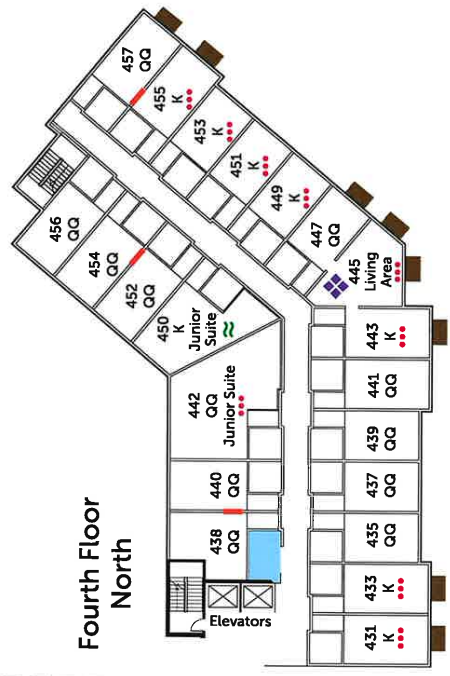

-  Connecting Rooms
-  Balcony (rooms do not share balconies)
-  Full Sized Sofa Sleeper In-Room
-  Loveseat Sofa Sleeper In-Room
-  Vending/ice

Second Floor  
North

Second Floor  
South

-  Connecting Rooms
-  Balcony (rooms do not share balconies)
-  ADA Roll-In Shower
-  ADA Bath Tub
-  Full Sized Sofa Sleeper In-Room
-  Loveseat Sofa Sleeper In-Room
-  Vending/Ice
-  Guest Laundry (washer/dryer)

- Connecting Rooms
- Balcony (rooms do not share balconies)
- ADA Bath Tub
- Full Sized Sofa Sleeper In-Room
- Loveseat Sofa Sleeper In-Room
- Vending/Ice

- Connecting Rooms
- Balcony (rooms do not share balconies)
- Full Sized Sofa Sleeper In-Room
- Loveseat Sofa Sleeper In-Room
- Governors Suite
- Vending/ice