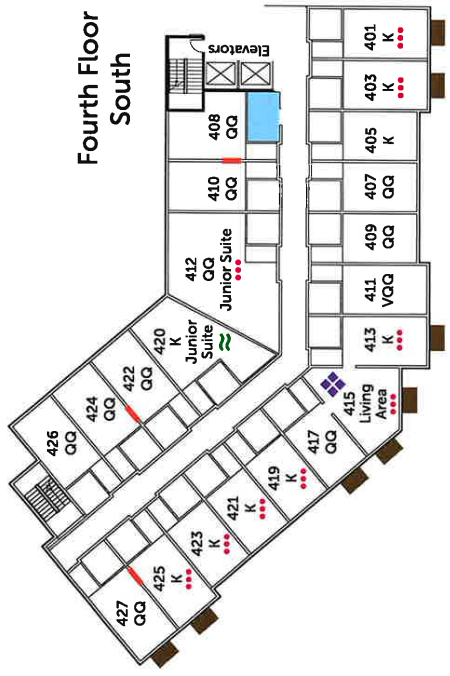

-  Connecting Rooms
-  Balcony (rooms do not share balconies)
-  Full Sized Sofa Sleeper In-Room
-  Loveseat Sofa Sleeper In-Room
-  Vending/ice

Second Floor  
North

Second Floor  
South

-  Connecting Rooms
-  Balcony (rooms do not share balconies)
-  ADA Roll-In Shower
-  ADA Bath Tub
-  Full Sized Sofa Sleeper In-Room
-  Loveseat Sofa Sleeper In-Room
-  Vending/Ice
-  Guest Laundry (washer/dryer)

- Connecting Rooms
- Balcony (rooms do not share balconies)
- ADA Bath Tub
- Full Sized Sofa Sleeper In-Room
- Loveseat Sofa Sleeper In-Room
- Vending/Ice

- Connecting Rooms
- Balcony (rooms do not share balconies)
- Full Sized Sofa Sleeper In-Room
- Loveseat Sofa Sleeper In-Room
- Governors Suite
- Vending/ice