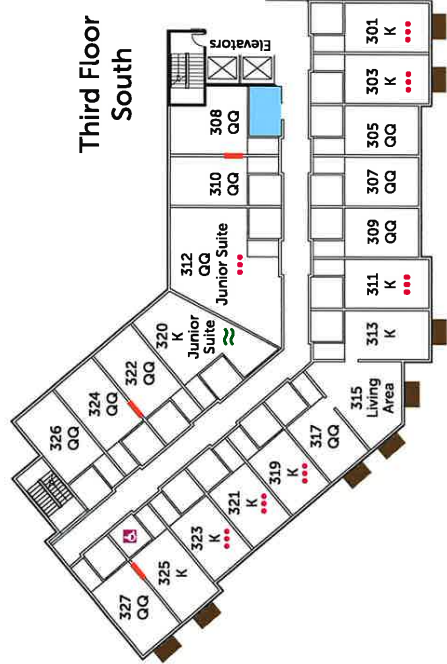

-  Connecting Rooms
-  Balcony (rooms do not share balconies)
-  Full Sized Sofa Sleeper In-Room
-  Loveseat Sofa Sleeper In-Room
-  Vending/ice

Second Floor  
North

Second Floor  
South

-  Connecting Rooms
-  Balcony (rooms do not share balconies)
-  ADA Roll-In Shower
-  ADA Bath Tub
-  Full Sized Sofa Sleeper In-Room
-  Loveseat Sofa Sleeper In-Room
-  Vending/Ice
-  Guest Laundry (washer/dryer)

- Connecting Rooms
- Balcony (rooms do not share balconies)
- ADA Bath Tub
- Full Sized Sofa Sleeper In-Room
- Loveseat Sofa Sleeper In-Room
- Vending/Ice

- Connecting Rooms
- Balcony (rooms do not share balconies)
- Full Sized Sofa Sleeper In-Room
- Loveseat Sofa Sleeper In-Room
- Governors Suite
- Vending/ice